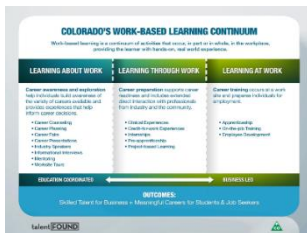

Talent Development Resource List

Statewide Resources:

- **TalentFOUND** talentfound.org - the landing page for Colorado’s talent development network. A great place to start is via the Explore tab on the home page. Clicking through the Get Started → Student navigation opens the zip code-based database with extensive resources, including support services to help students and job seekers identify resources to help address barriers and support their paths into meaningful careers.
- **Careers In Colorado** careersincolorado.org - The website where career pathways work is shared.
- **College In Colorado** www.collegeincolorado.org

Work-Based Learning:

- **Work-Based Learning** information, including the continuum, definitions, community readiness framework, and resources. colorado.gov/pacific/cwdc/work-based-learning
- **CTE Work-based learning pages** coloradostateplan.com/educator/work-based-learning