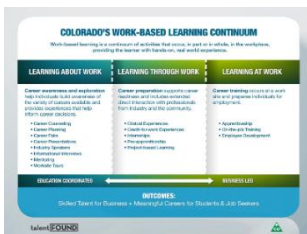

Labor market data, career pathways, and sector partnerships:

- **Colorado Workforce Development Council** colorado.gov/cwdc